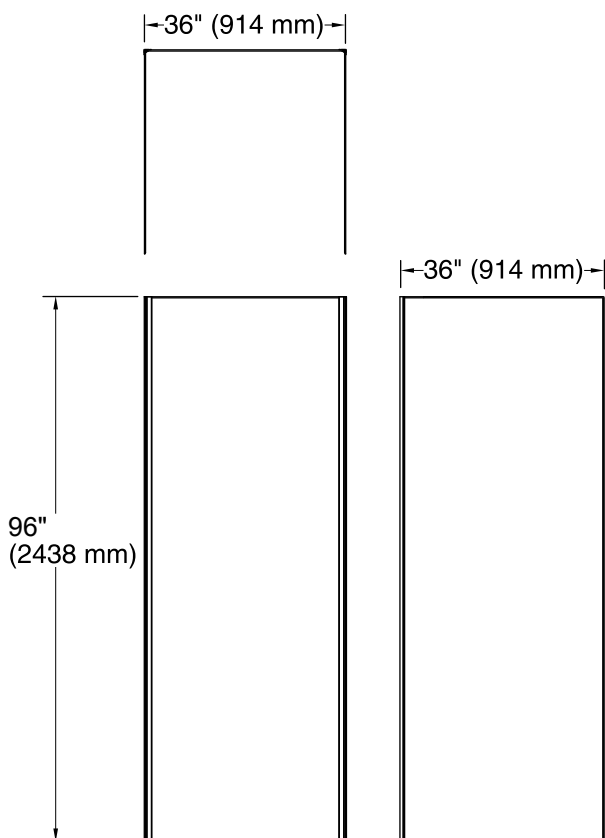

Features

- Includes three 36" x 96" walls and two 96" corner joints.
- No need to install trim. Factory-installed edge provides a finished look for walls.
- Joint system hides caulk and silicone, leaving fewer places for mold to grow and simplifying cleaning.
- Coordinates with Choreograph shower accessories and storage (sold separately).

Installation

- In-field trimmable.
- Adheres to water-resistant wallboard.
- For a 36" x 36" x 96" three-wall alcove or smaller.

Components

Product includes:

- K-97601-T02 36"x96" Wall Panel
- K-97601-T02 36"x96" Wall Panel
- K-97601-T02 36"x96" Wall Panel
- K-97635 96" Corner Joint

Color	Code	Description
	0	White
	96	Biscuit
	47	Almond
	NY	Dune
	95	Ice™ Grey
	G9	Sandbar

Technical Information

All product dimensions are nominal.

Installation: 3-Wall Alcove

Notes

Measure your actual product for rough-in details.